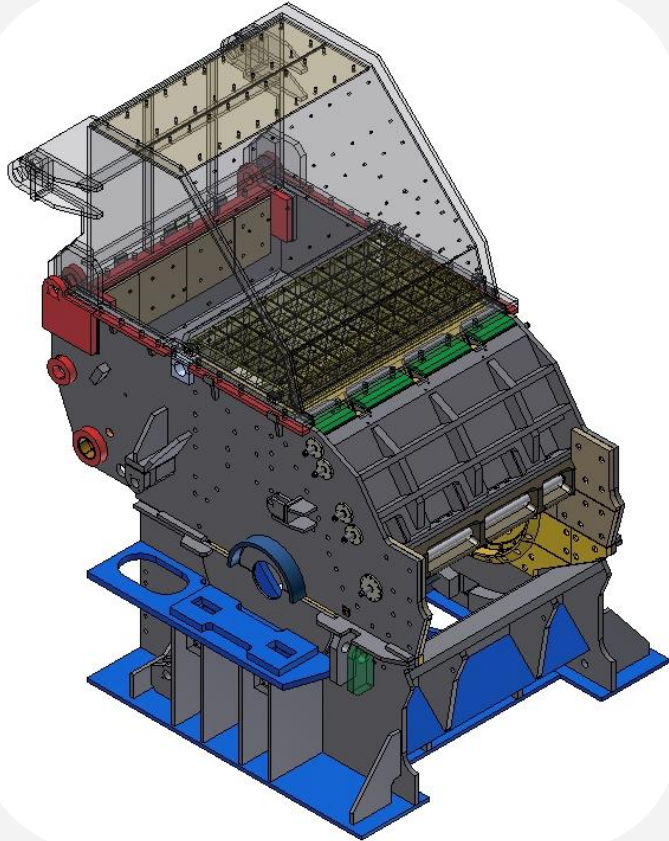

# Specialising in designing Spare parts for Shredders and sorting equipments.

Servicing the existing sites and updating their older equipment with more modern systems and OHS codes.

Mahdi Kohan  
Director/Design Engineer