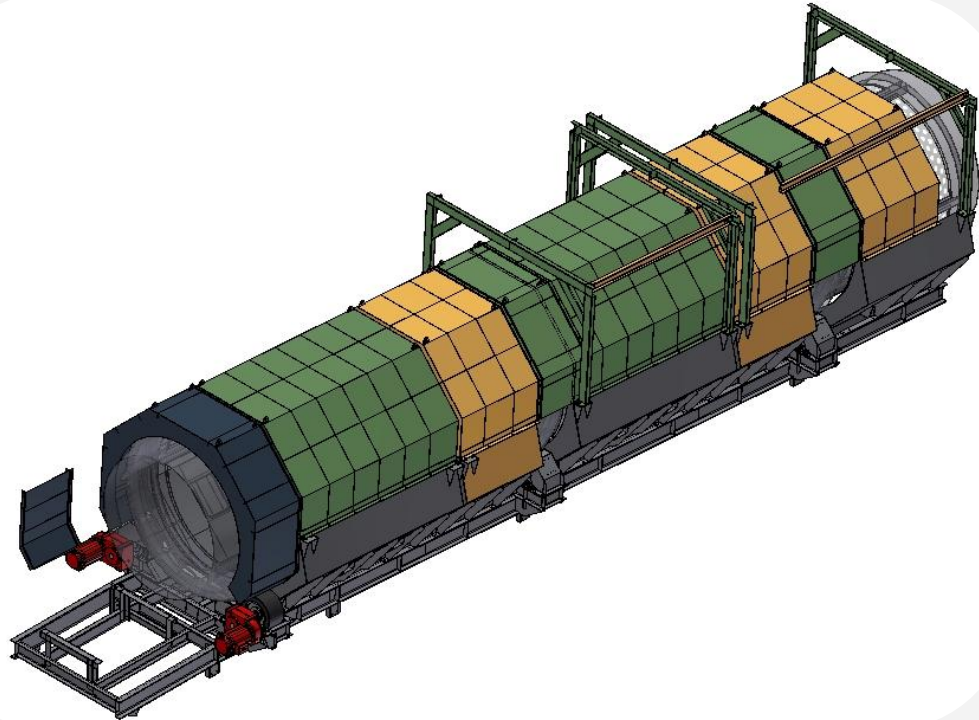

# Specialising in designing Spare parts for Shredders and sorting equipments.

Servicing the existing sites and updating their older equipment with more modern systems and OHS codes.

Mahdi Kohan  
Director/Design Engineer