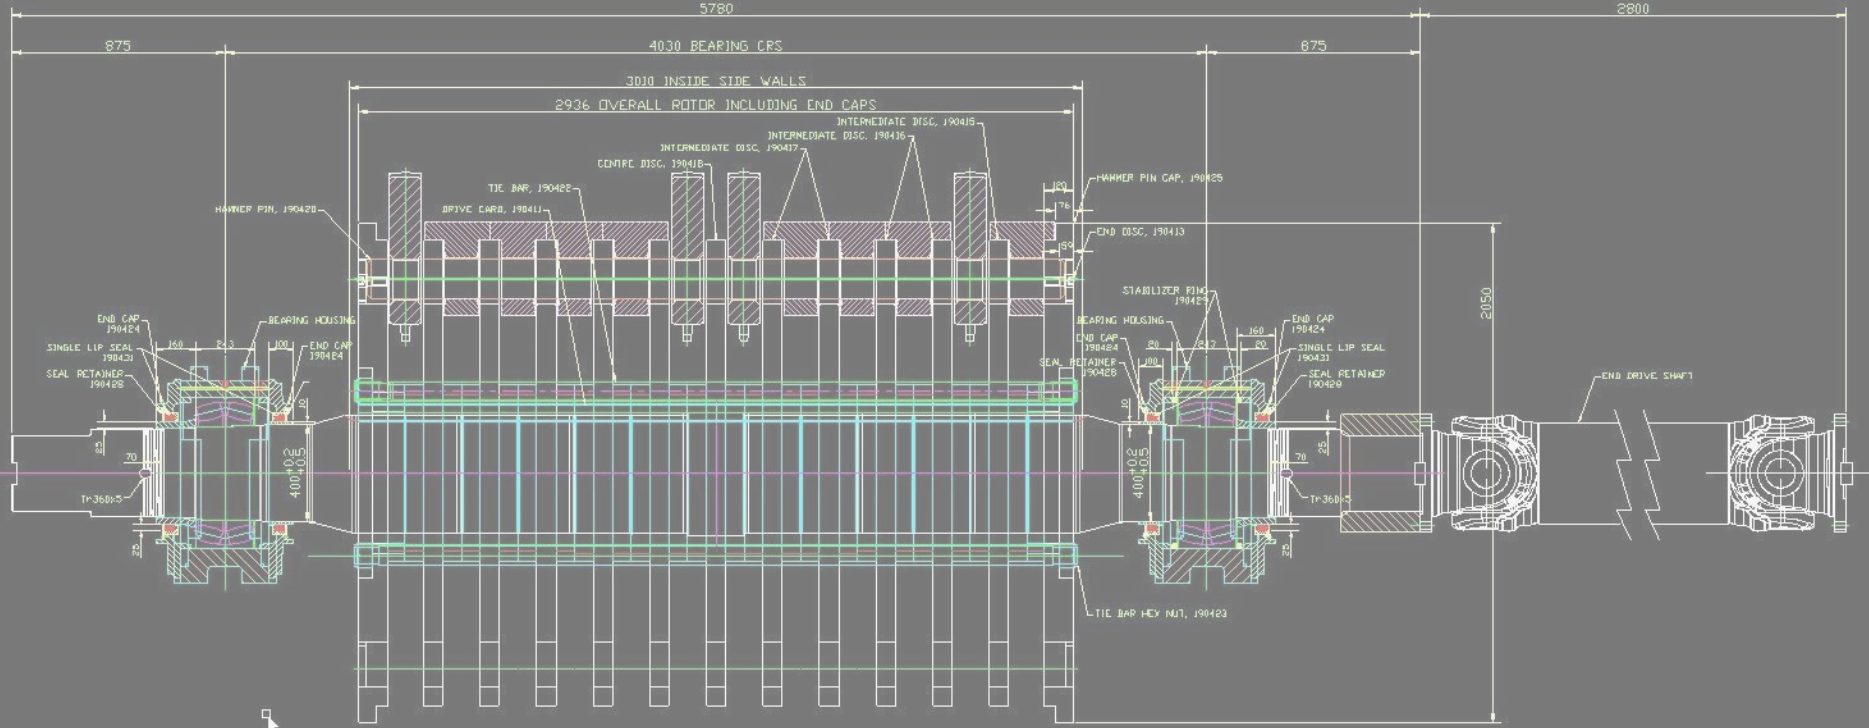

# Specialising in designing Spare parts for Shredders and sorting equipments.

Servicing the existing sites and updating their older equipment with more modern systems and OHS codes.

Mahdi Kohan  
Director/Design Engineer